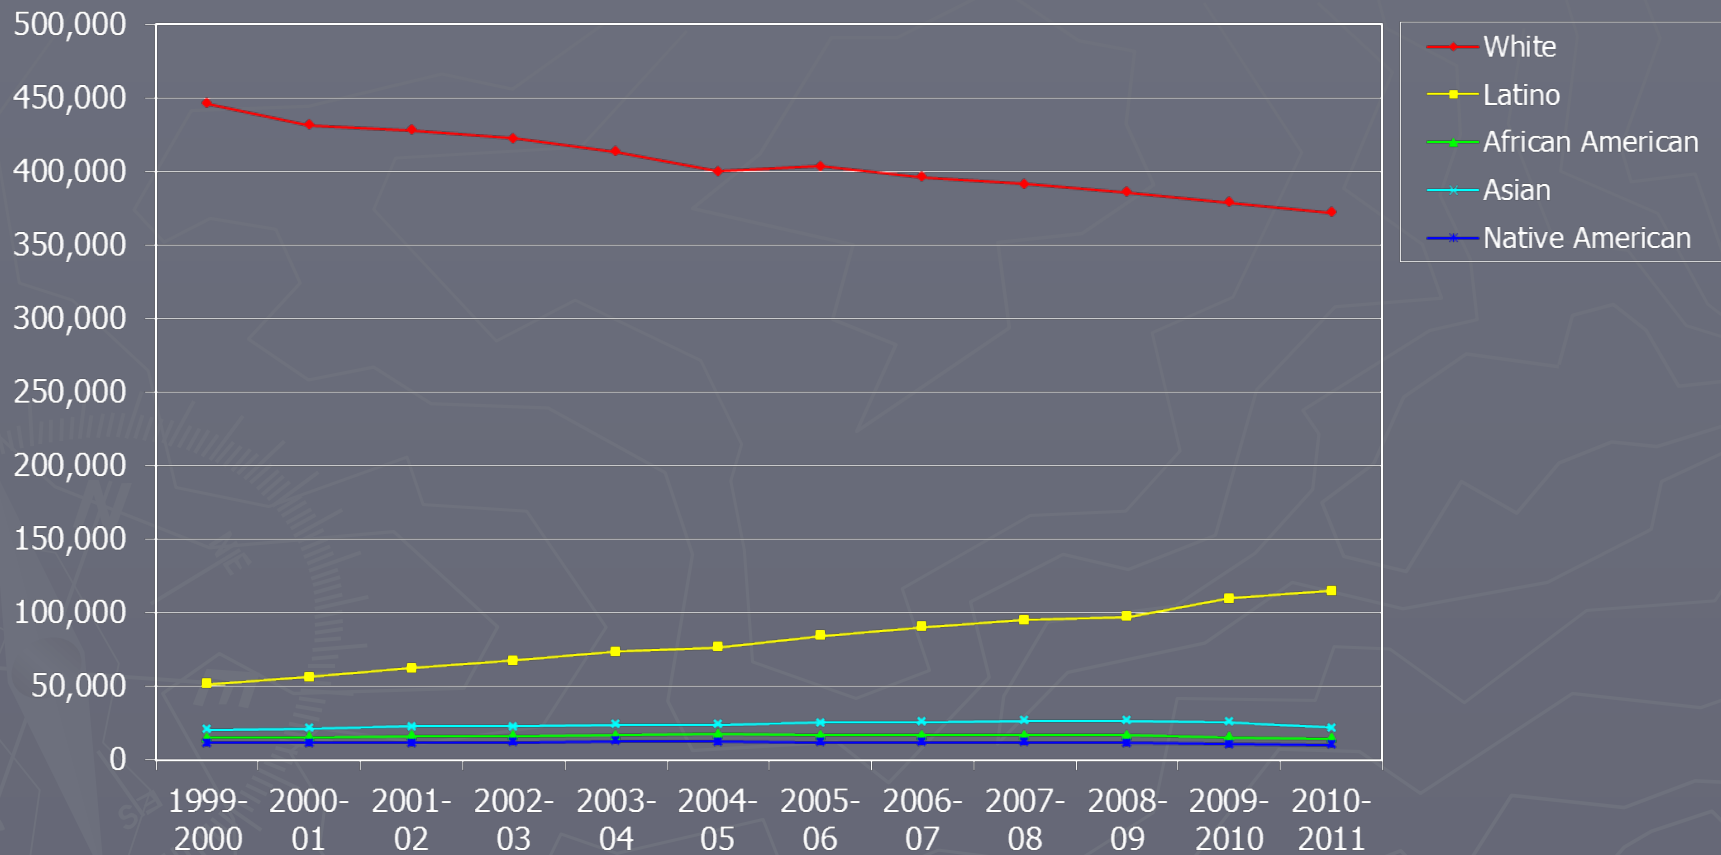

Oregon School Demographics

From 1999 to 2011 there was a 128.9% increase in Latino students. There was a 17.9% decrease of White students.

Source: Oregon Department of Education